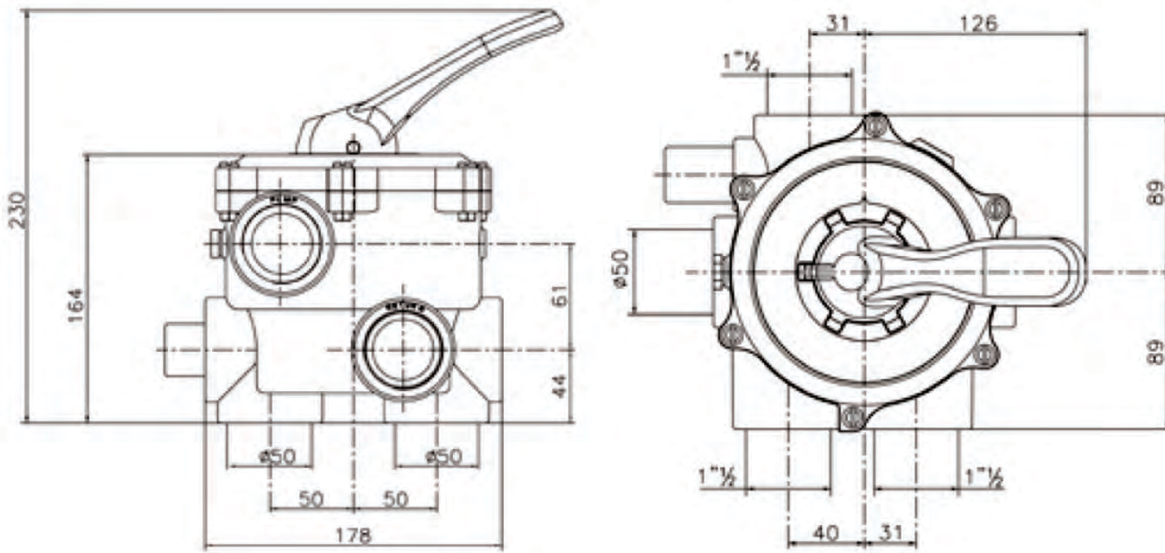

DESCRIPTION 1½ INCH 6-WAY-VALVES SIDE MOUNT

1½ inch SIDE- MOUNT- Valve Classic Generation, ABS (Cyclac) with slip – or threaded connections.

ALL- OPEN- Type with 2 plugs.

DESCRIPTION 2 INCH 6-WAY-VALVES SIDE MOUNT

2 inch SIDE- MOUNT- Valve Classic Generation, ABS (Cyclac) with slip – or threaded connections.

ALL- OPEN- Type with 2 plugs.

Model	Packaging	Code	kg - 1½ inch	kg - 2 inch
1 T – Model Threaded	6	310- 1T	11	19
3 T – Model Threaded	6	310- 3T	11	19
1S- Model Slip	6	310- 1S	11	19
3S- Model Slip	6	310- 3S	11	19
OT – Model ALL- OPEN. threaded	6	310- OT	12	20
OS – Model ALL- OPEN. slip	6	310-OS	12	20

SPECIFICATION

MIDAS 1½ Inch

SPECIFICATION

MIDAS 2 Inch

TOLL FREE:
1800 102 4466
www.aventura.co.in