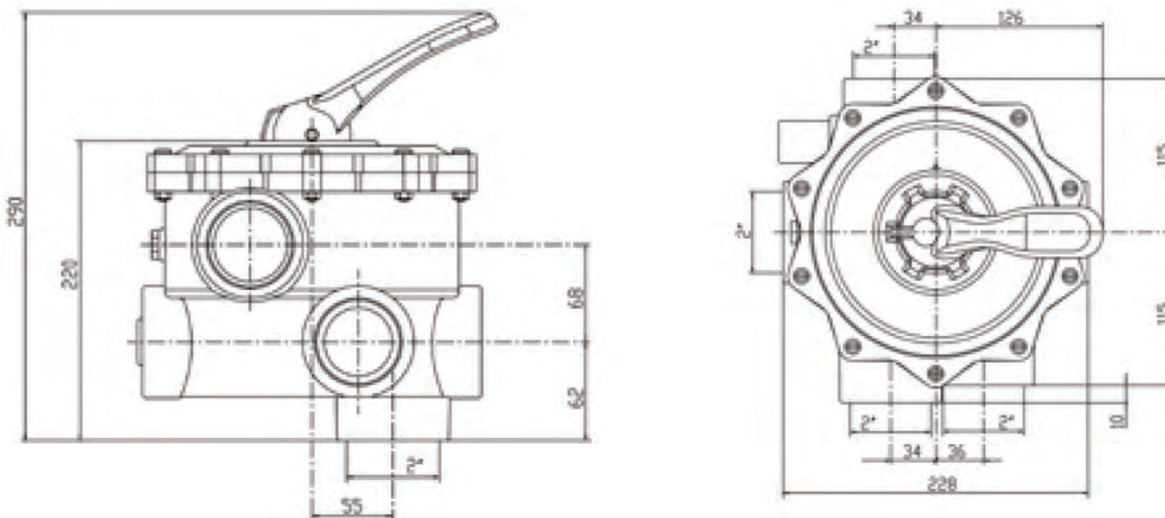

DESCRIPTION 1½ INCH 6-WAY-VALVES SIDE MOUNT

1½ inch SIDE- MOUNT- Valve Classic Generation, ABS (Cyclac) with slip – or threaded connections.

ALL- OPEN- Type with 2 plugs.

DESCRIPTION 2 INCH 6-WAY-VALVES SIDE MOUNT

2 inch SIDE- MOUNT- Valve Classic Generation, ABS (Cyclac) with slip – or threaded connections.

ALL- OPEN- Type with 2 plugs.

Model	Packaging	Code	kg - 1½ inch	kg - 2 inch
1 T – Model Threaded	6	310- 1T	11	19
3 T – Model Threaded	6	310- 3T	11	19
1S- Model Slip	6	310- 1S	11	19
3S- Model Slip	6	310- 3S	11	19
OT – Model ALL- OPEN. threaded	6	310- OT	12	20
OS – Model ALL- OPEN. slip	6	310-OS	12	20

SPECIFICATION

MIDAS 1½ Inch

SPECIFICATION

MIDAS 2 Inch

TOLL FREE:
1800 102 4466
www.aventura.co.in