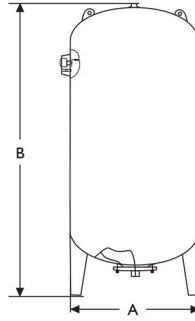

Design Features

- Built-in pressure guage (Models SF100-SF10,000)
- Interchangeable membrane with unique teired design
- Available in 10, 16 and 25 bar pressure rating
- Sizes from 100 to 10,000 liters
- CE and ISO: 9001 approved

Maximum Working Pressure	10/16/25 bar
Maximum Working Temperature	194° F/90° C

Product Details

Model Numbers			Connection	Nominal Volume	Ship Weight			Dimensions	
Inline 10 bar models	Inline 16 bar models	Inline 25 bar models			10 bar	16 bar	25 bar	A	B
			inches	liters	kg	kg	kg	cm	cm
N/A	SF10016V	SF10025V	1"	100	N/A	28	51	46	99
N/A	SF15016V	SF15025V	1"	150	N/A	50	85	50	110
N/A	SF20016V	SF20025V	1 1/4"	200	N/A	68	112	59	112
N/A	SF30016V	SF30025V	1 1/4"	300	N/A	79	130	64	123
N/A	SF50016V	SF50025V	1 1/4"	500	N/A	115	202	75	155
SF 75010V	SF 75016V	SF75025V	2"	750	110	220	328	75	195
SF 85010V	SF 85016V	SF85025V	2"	850	145	235	344	80	195
SF 100010V	SF100016V	SF100025V	2"	1000	165	250	368	80	218
SF 150010V	SF150016V	SF150025V	2"	1500	250	375	495	96	238
SF 200010V	SF200016V	SF200025V	2"	2000	370	520	745	110	252
SF 300010V	SF300016V	SF300025V	2 1/2"	3000	550	780	910	120	280
SF 400010V	SF400016V	SF400025V	3"	4000	730	980	1290	145	310
SF 500010V	SF500016V	SF500025V	3"	5000	840	1140	1472	145	372
SF 1000010V	SF1000016V	SF1000025V	4"	10000	1920	2500	2980	160	575