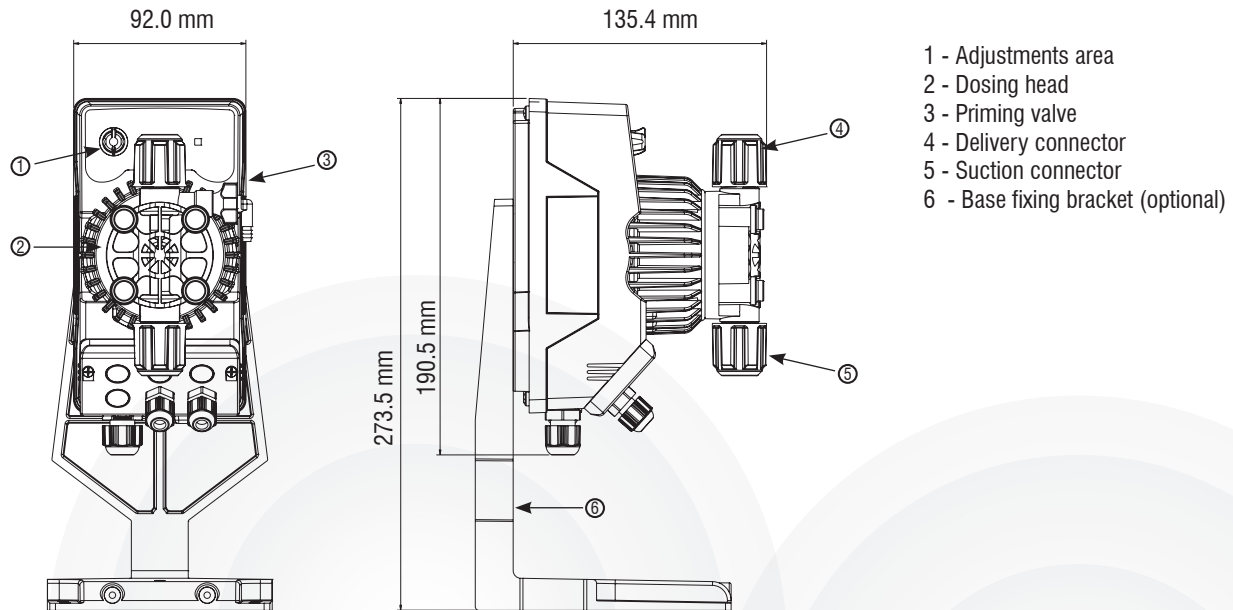

Features:

Enclosure	Materials: Protection Degree:	PP IP65
Pump Materials	Pump Body: Balls: Diaphragm:	PVC Seat Valves: FPM and EPDM Ceramic PTFE
Power Supply		230 V, 50 Hz Consumption 12W
Flow Rate Manual adjustment		From 0 (operation stop) to 100%
Wall Mounting		With fixing bracket

Dimensional Drawings